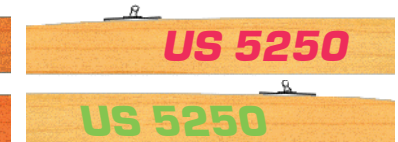

ICEBOAT GRAPHICS

by

2009 - 2010 Season

For fastest service and credit card or PayPal orders, use our secure online ordering system at: www.marketingacuity.com/iceboat

Single Color Hull Number Sets

\$25 SALE! ends 11/1 plus FREE US Shipping

Add \$5 for Fluorescent Colors. After 11/1 \$30 for standard colors + \$5 for fluorescent colors.

Regular

+ 10° Slant

+/- 10° Slant

Choose from 10 Colors, 12 Fonts, and 3 Styles (see details on reverse)

\$25 FREE US Shipping