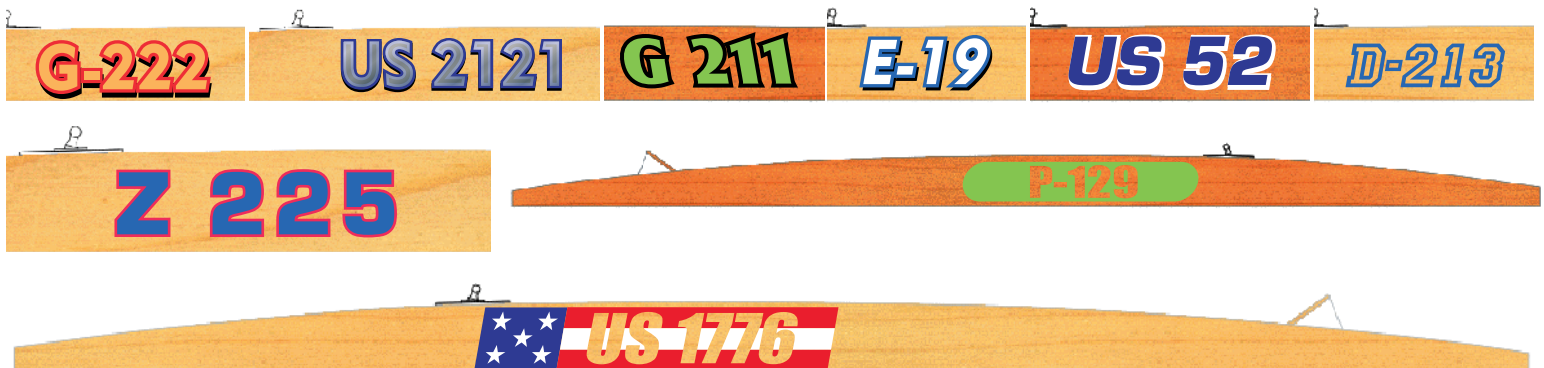

Details

Country Codes

OE	Austria
B	Belarus
KC	Canada
CZE	Czech Republic
D	Denmark
C	Estonia
G	Germany
M	Hungary
I	Italy
O	Latvia
T	Lithuania
H	Netherlands
P	Poland
R	Russia
S	Sweden
Z	Switzerland
K	United Kingdom
US	United States

Standard Colors

	Black		Cobalt Blue
	White		Marine Blue
	Yellow		Silver Grey
	Red		Green

Special Colors

	new Fluorescent Yellow		Fluorescent Set green for starboard red for port

Styles

Regular
+10° Slant
+/-10° Slant

Examples:
10° Slant
(port/starboard)
US 5250
US 5250
+/-10° Slant
(port/starboard)
US 5250
US 5250

Fonts

The following fonts meet Proposal 9's requirements of at least a 1" (2.65 cm) letter stroke (width of the character) at 5.5" (15 cm). The width of the country and number sets vary with the font and the number of letters and digits. In the examples below, Impact would be about 23" long, and Handel about 35" long.

Castle	DN 1234	Helvetica	DN 1234
<i>Crisium</i>	<i>DN 1234</i>	Impact	DN 1234
Eurostile	DN 1234	Impact 125	DN 1234
Galaxie	DN 1234	Nimbus	DN 1234
Geometric	DN 1234	Serpentine	DN 1234
Handel	DN 1234	PRINZ	DN 1234

More Styles Online at www.marketingacuity.com/iceboat

Includes sales tax for Michigan addresses and a donation equal to 10% of the purchase price to one of three cancer charities (see reverse for details). Please allow two weeks for delivery from receipt of payment. All prices U.S. Dollars.